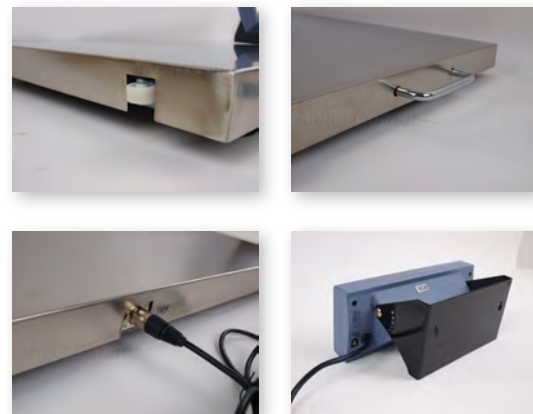

660 LB. VETERINARY SCALE WITH RUBBER MAT

The perfect scale for weighing animals. This scale has an animal weighing software built in so you can properly weigh an animal that is moving around. After a couple of seconds the scale will take an average weight of the moving animal.

SPECIFICATIONS

Capacity	300 kg. (660 lbs.)
Increments	100 g. (0.2 lbs)
Scale Dimensions/Weight	38" (L) x 20" (W) x 2" (H) / 45 lbs.
Platform Material	Stainless Steel (includes rubber mat)
Power Source	AC power adapter (included) or 6 AA battery (not included)
Tare Mechanism	Yes
Remote Indicator	Yes (wall mount or stand)
Handles & Wheels	Yes

FEATURES

- Stainless Steel Platform (size: 38" x 20").
- Maximum weight is 300 kg in 100g increments (660 lbs. x 0.2 lbs increments).
- Weighs in kg. and lbs.
- Powered by AC power adapter (included) or 6 x AA battery (not included).
- Easy to read LCD display.
- Wall-mountable or desktop free standing digital display.
- RS232 port on display for connection to a computer (optional to use).
- Rubber mat included with the scale.
- Large adjustable feet for uneven floors; wheels and handle for easy movement.